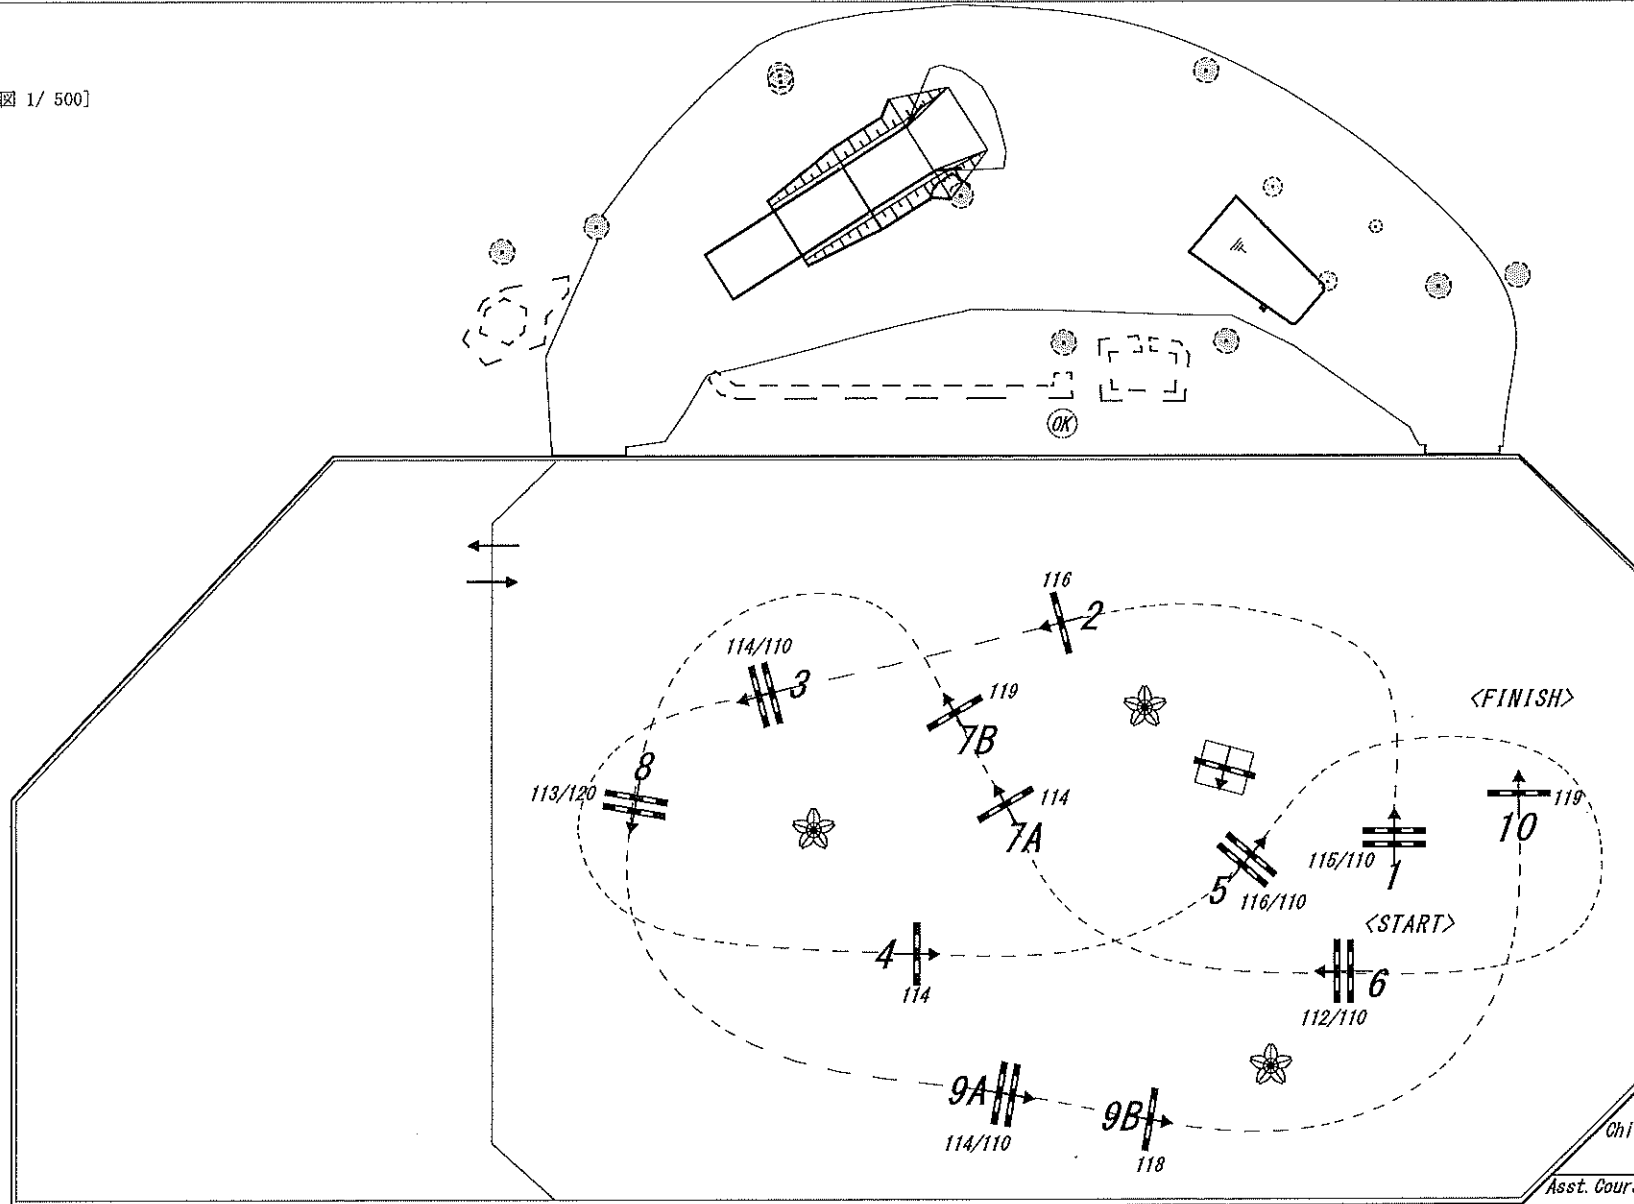

第78回国民スポーツ大会 SAGA2024馬術競技  
#10 少年 標準障害飛越競技

Date: 2024.10/9-13  
Venue: MIKI HORSE LAND PARK

Table: A FEI Re/Art.: 238.2-2

1st. JUMP OFF: 1-2-5-6-7A-9A-9B-10

Speed: 350 m/min  
Length: 405 m  
Time allowed: 70 sec  
Time limit: 140 sec  
Penalty time: sec

Length: 330 m  
Time allowed: 57 sec  
Time limit: 114 sec  
Penalty time: sec

Height: 120 Obstacles: 11 Efforts: 14

Obstacles: 7 Efforts: 8

2-2  
10.4修正

[経路図 1/500]

Chief Course Designer: MURATA Tatsuya  
Course Designer: KIMURA Yuya  
TAKAHASHI Shoichi  
Asst. Course Designer: YAMAGISHI Tatsuhiro  
NAKAMURA Masakazu / ISHIKORI Yutaka  
KOYAKE Toshitsugu / OMURA Nobuyuki  
YAMAGAI Yukio